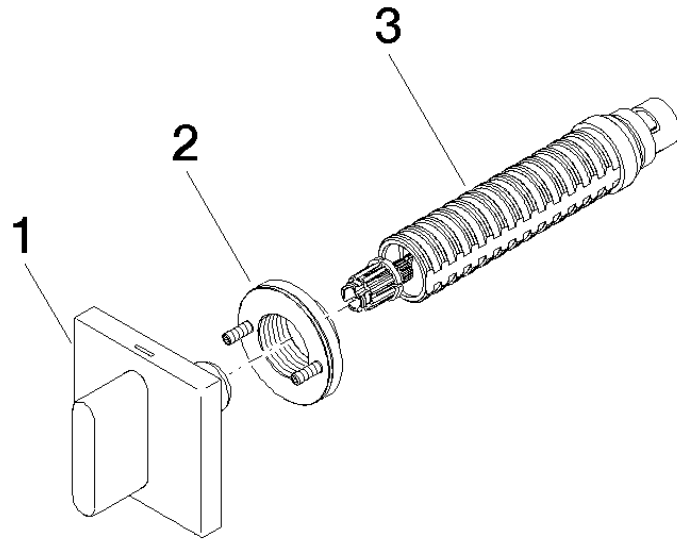

36 607 706

Spare parts list

No.	Item Number	Name	Quantity used	Delivery time
1	90 20 70 051 02-00	handle (cold)	1	10
2	90 21 02 108 00 90	disc	1	2
3	90 90 03 143 00 90	top	1	2